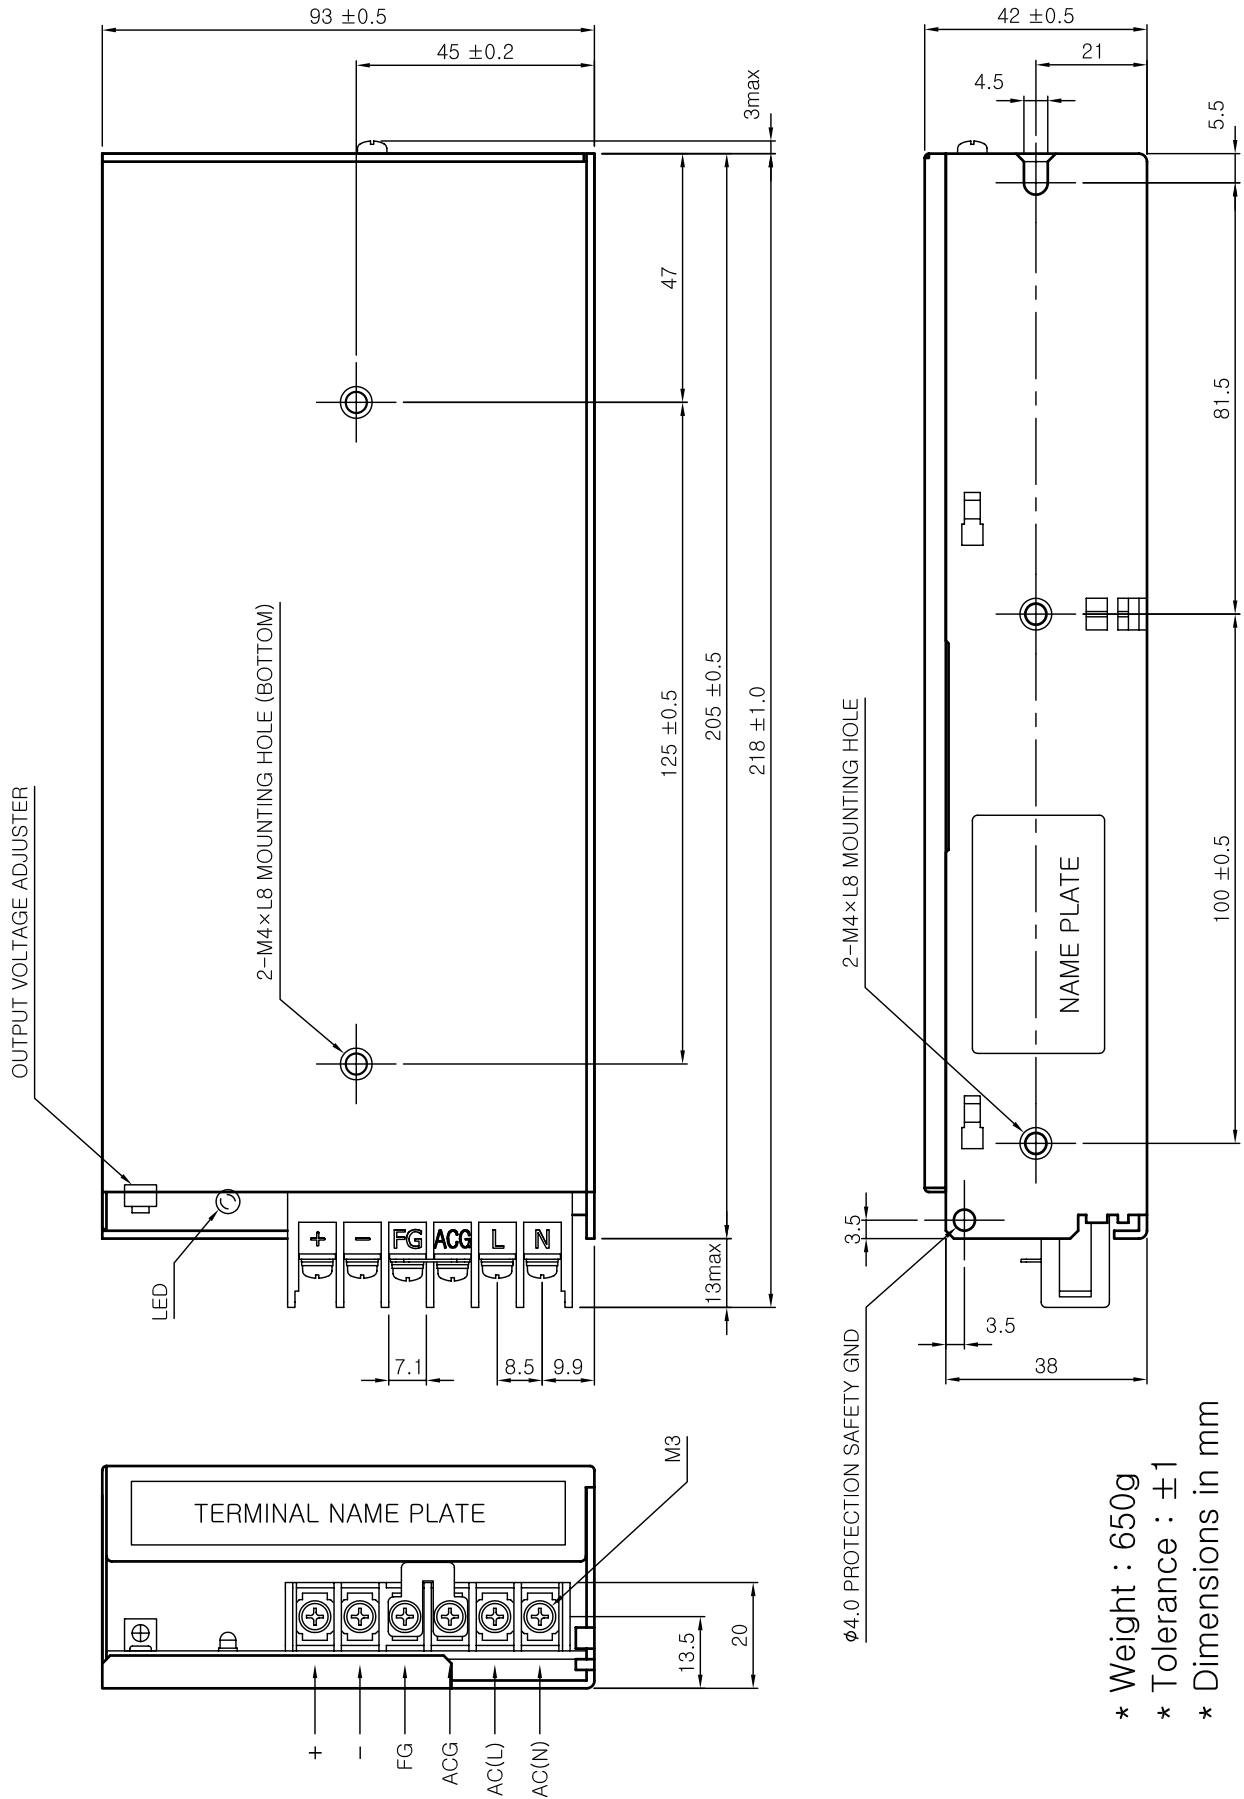

# Dimension

# MSF100W Single Output

- \* Weight : 650g
- \* Tolerance :  $\pm 1$
- \* Dimensions in mm