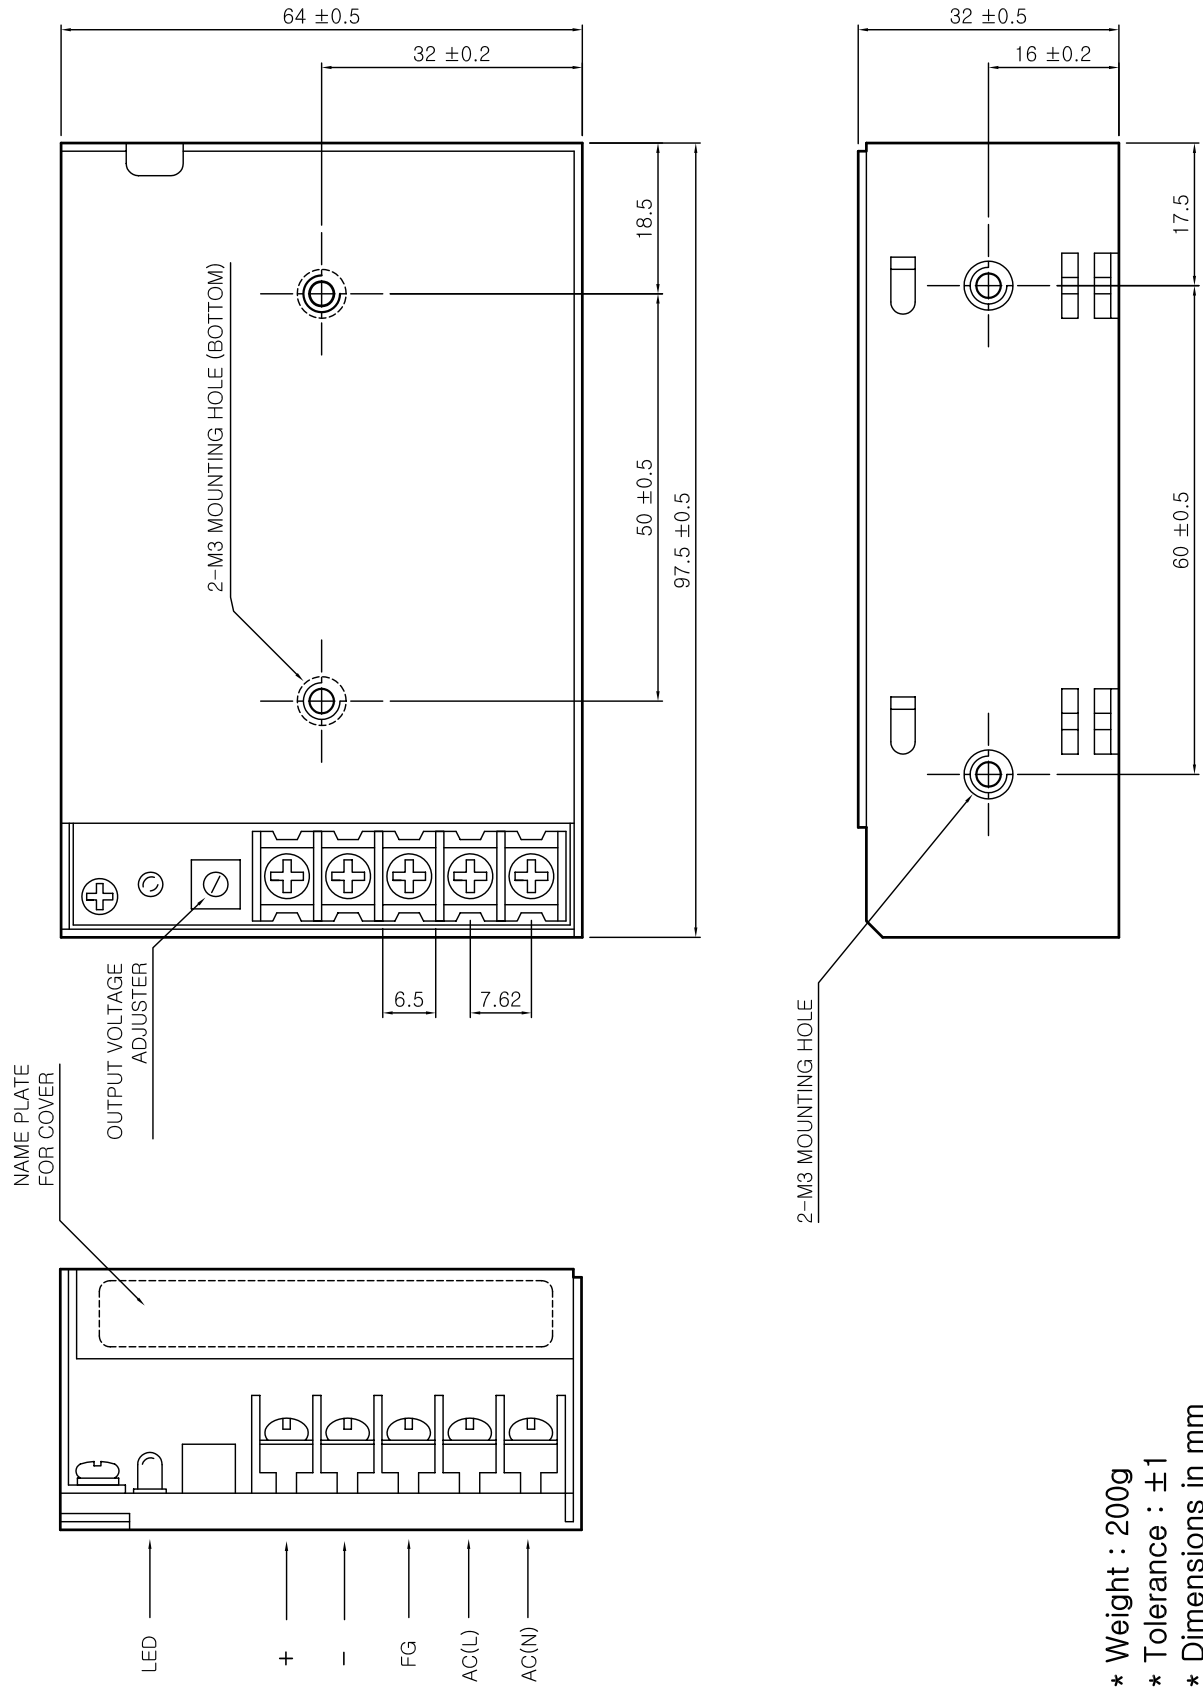

# Dimension

# MSF15W Single Output

- \* Weight : 200g
- \* Tolerance :  $\pm 1$
- \* Dimensions in mm