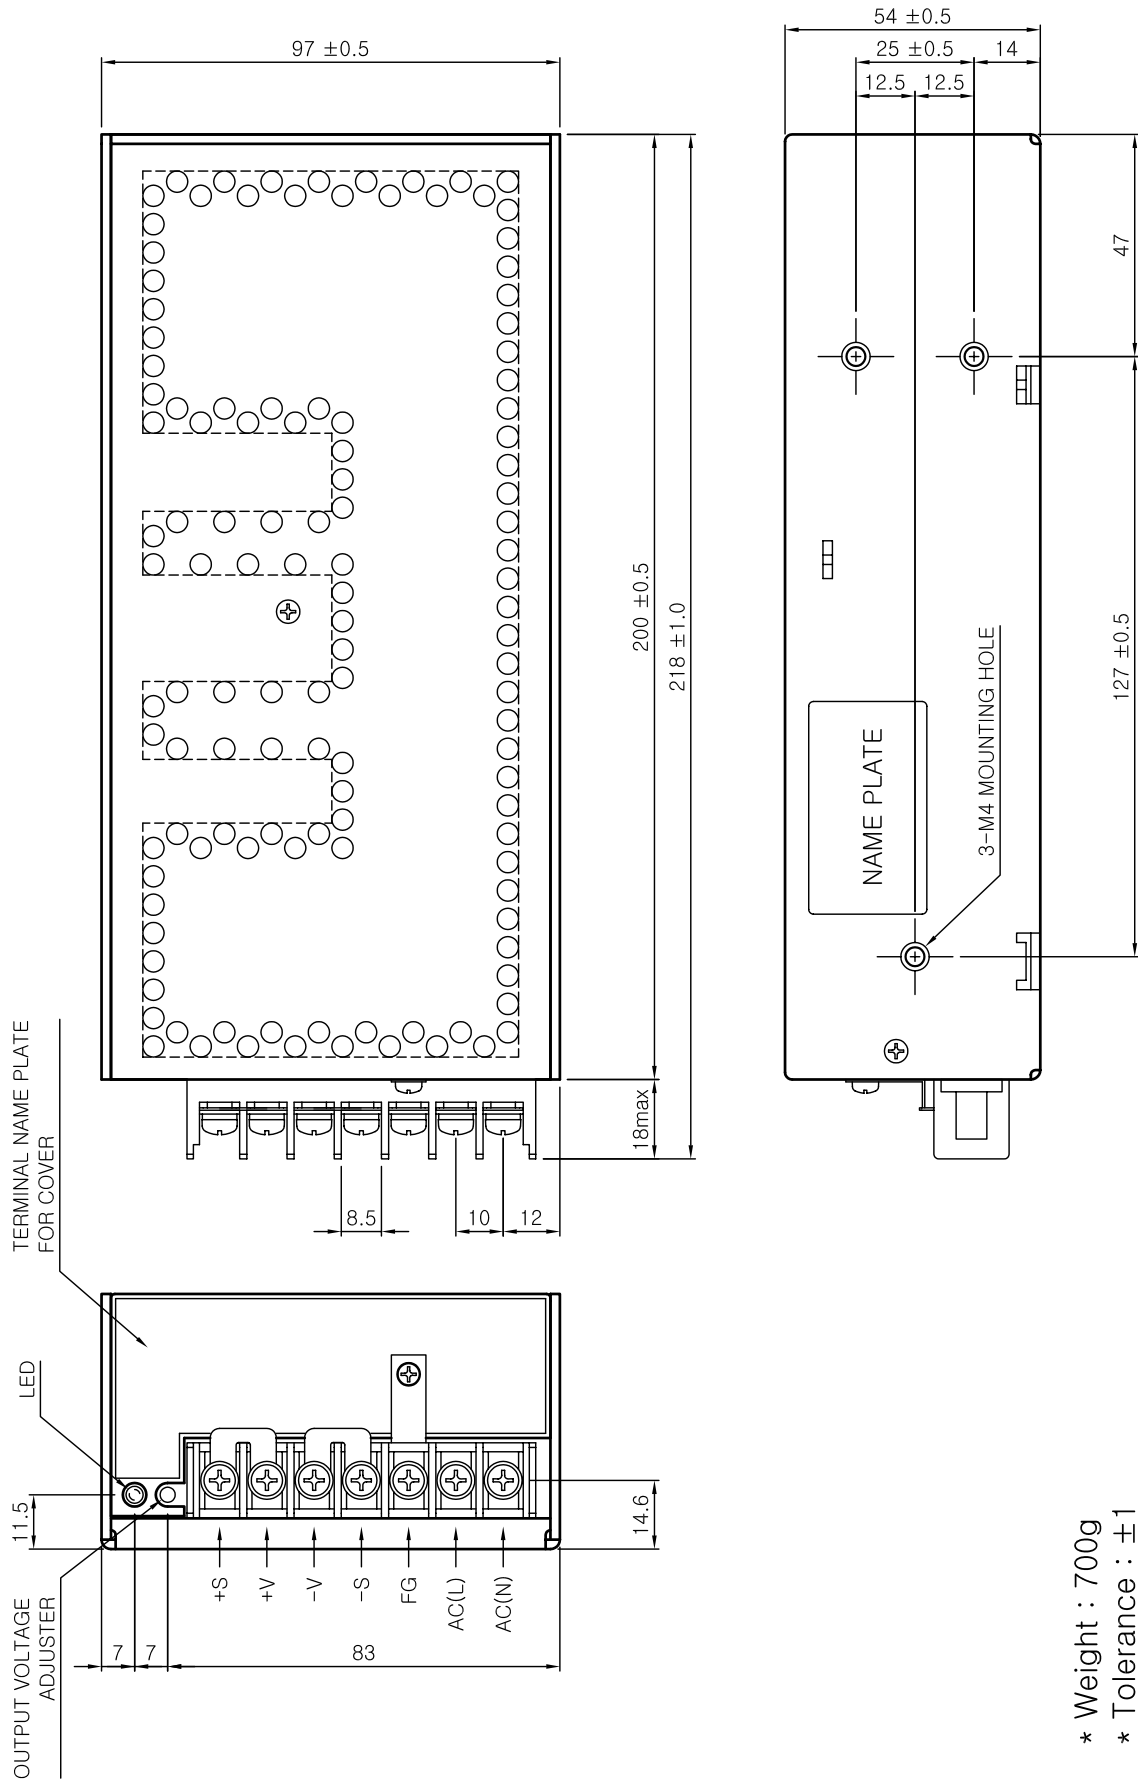

Dimension

MSF150W Single Output

- * Weight : 700g
- * Tolerance : ± 1
- * Dimensions in mm