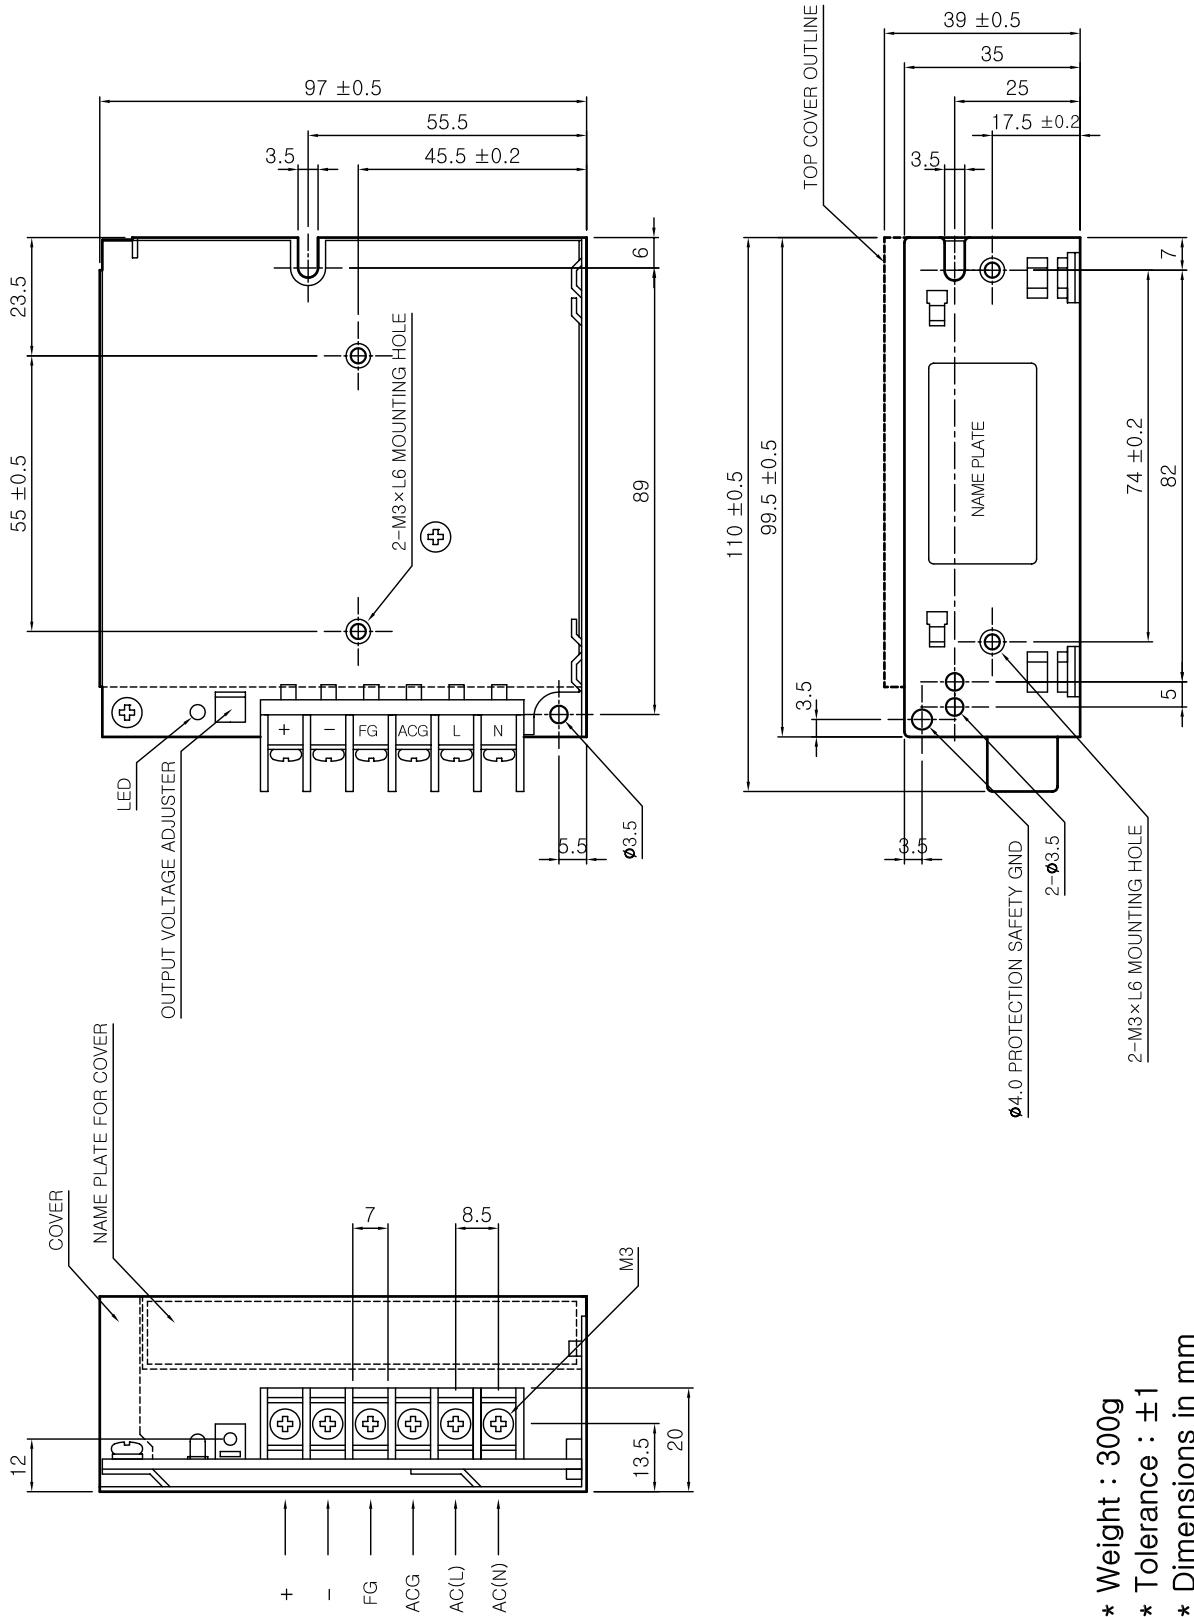

Dimension

MSF25W Single Output

- * Weight : 300g
- * Tolerance : ± 1
- * Dimensions in mm