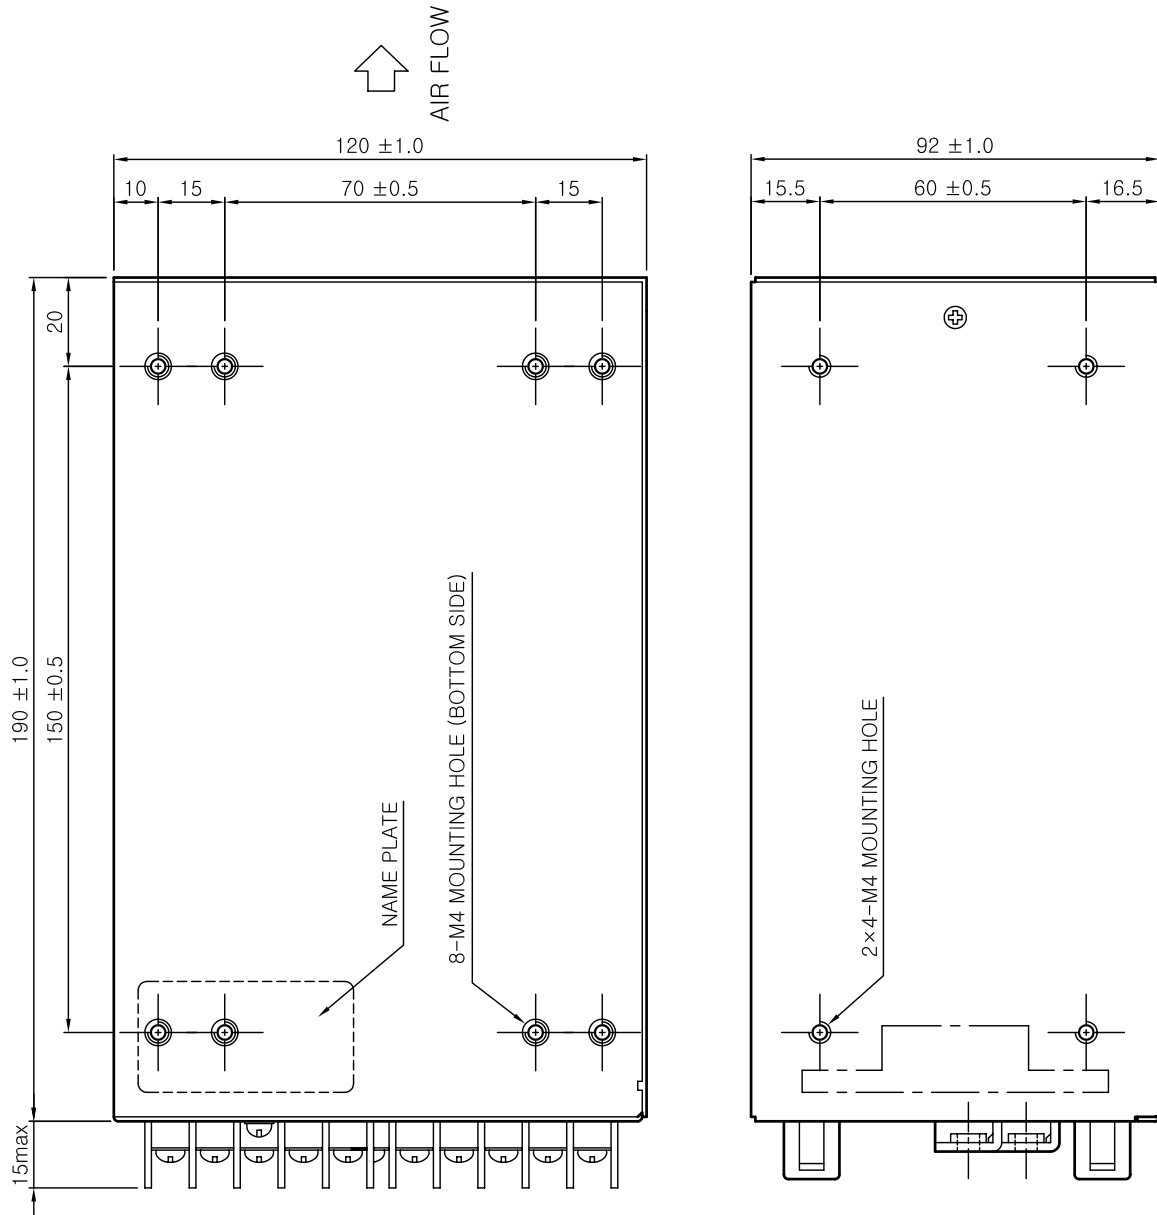

Dimension

MSF300W Single Output

- * Weight : 2Kg
- * Tolerance : ±1
- * Dimensions in mm