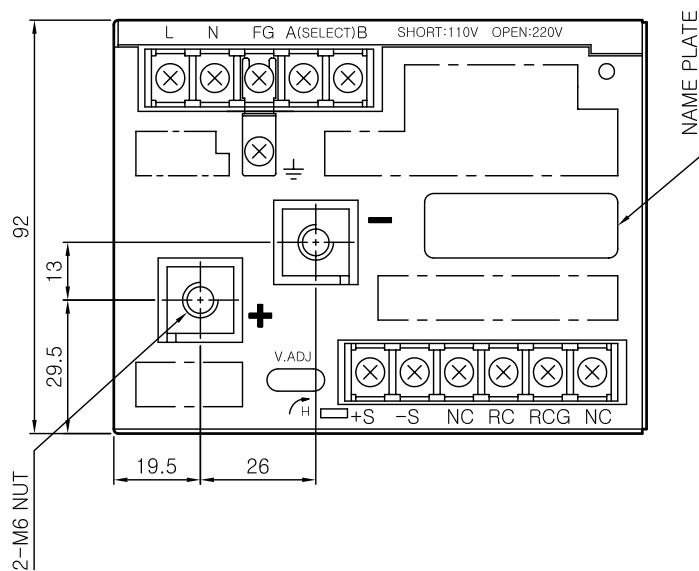

Dimension

MSF300W Single Output

- * Weight : 2Kg
- * Tolerance : ±1
- * Dimensions in mm