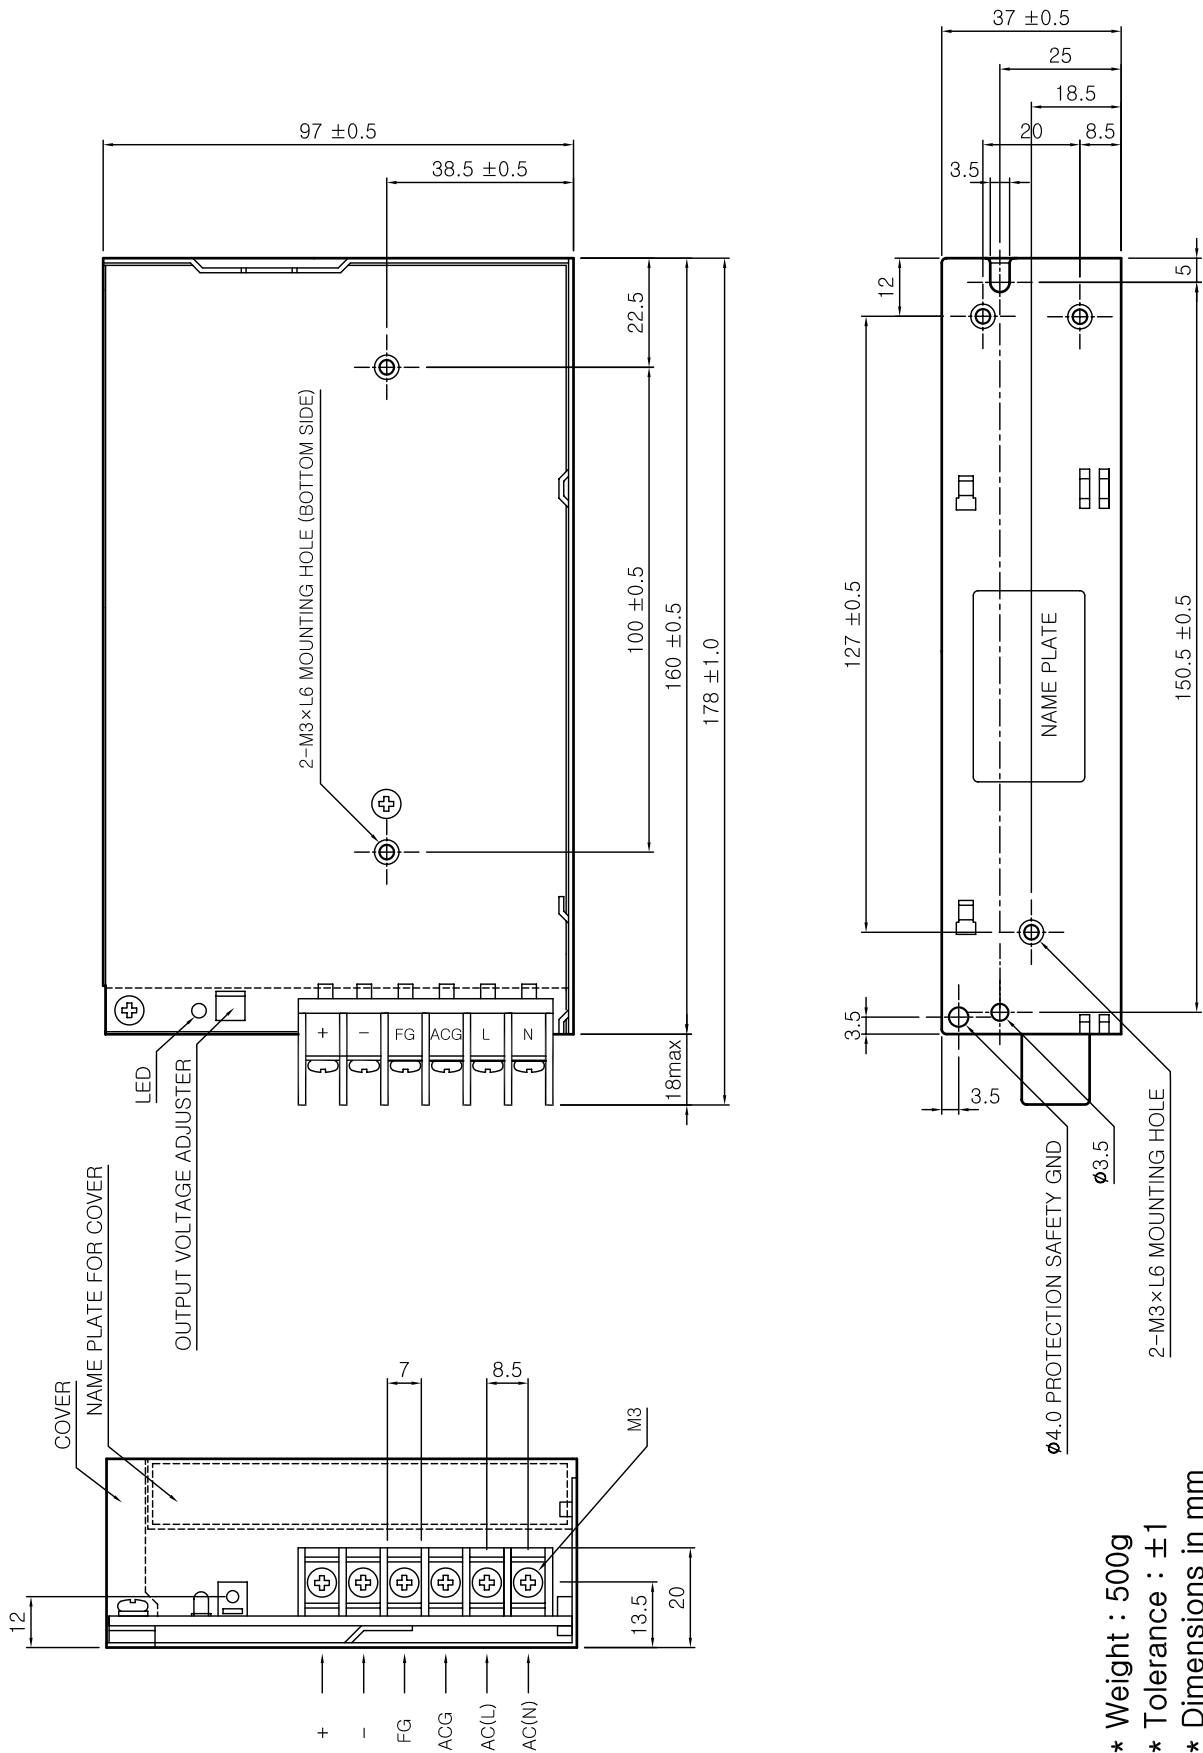

Dimension

MSF50, 60, 80W Single Output

- * Weight : 500g
- * Tolerance : ± 1
- * Dimensions in mm