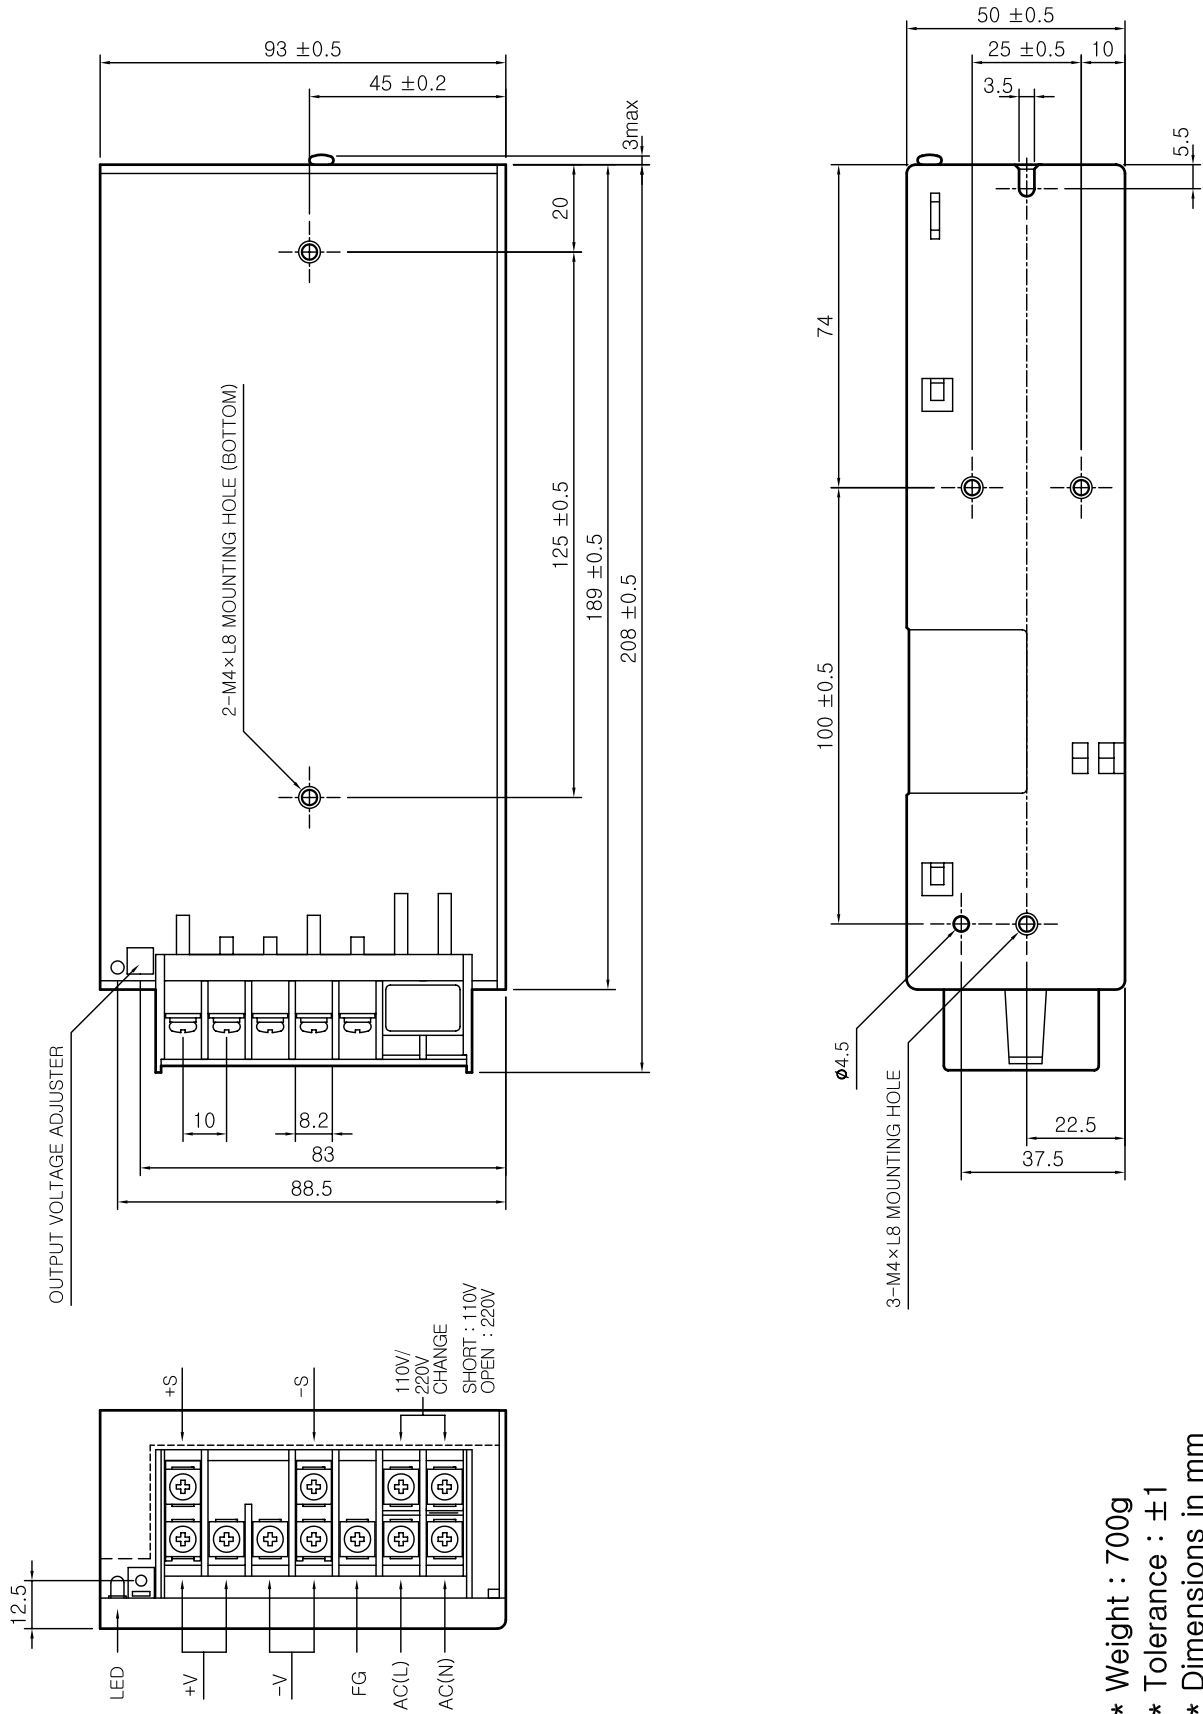

Dimension

VSF100W Single Output

- * Weight : 700g
- * Tolerance : ± 1
- * Dimensions in mm